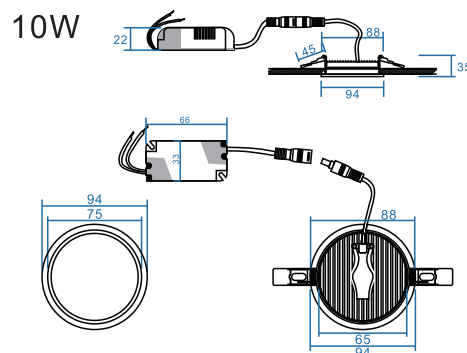

Durable thermally conductive Aluminum housing & External Driver

P.F > 0.9 & Life > 30,000 Hrs

OPENING/BEAM

High efficiency Ra>80 LED .

PRO	CRI ≥ 80	
IP20		L°
220-240V 50/60Hz		30000h

Model:	Domo
Format:	Round
Location:	Interior
Wattage:	10W
Materials:	Aluminum
Led Color:	3000K / 4000K / 6500K
Product Dimension:	Φ95mm
Cut-Out size:	Φ85mm
IP Code:	20
Fixation:	Recessed
CRI :	80
Lumen Output:	1000LM
Frequency:	50/60 Hz
Beam Angle:	L°

DIMENSION DRAW

INDOOR